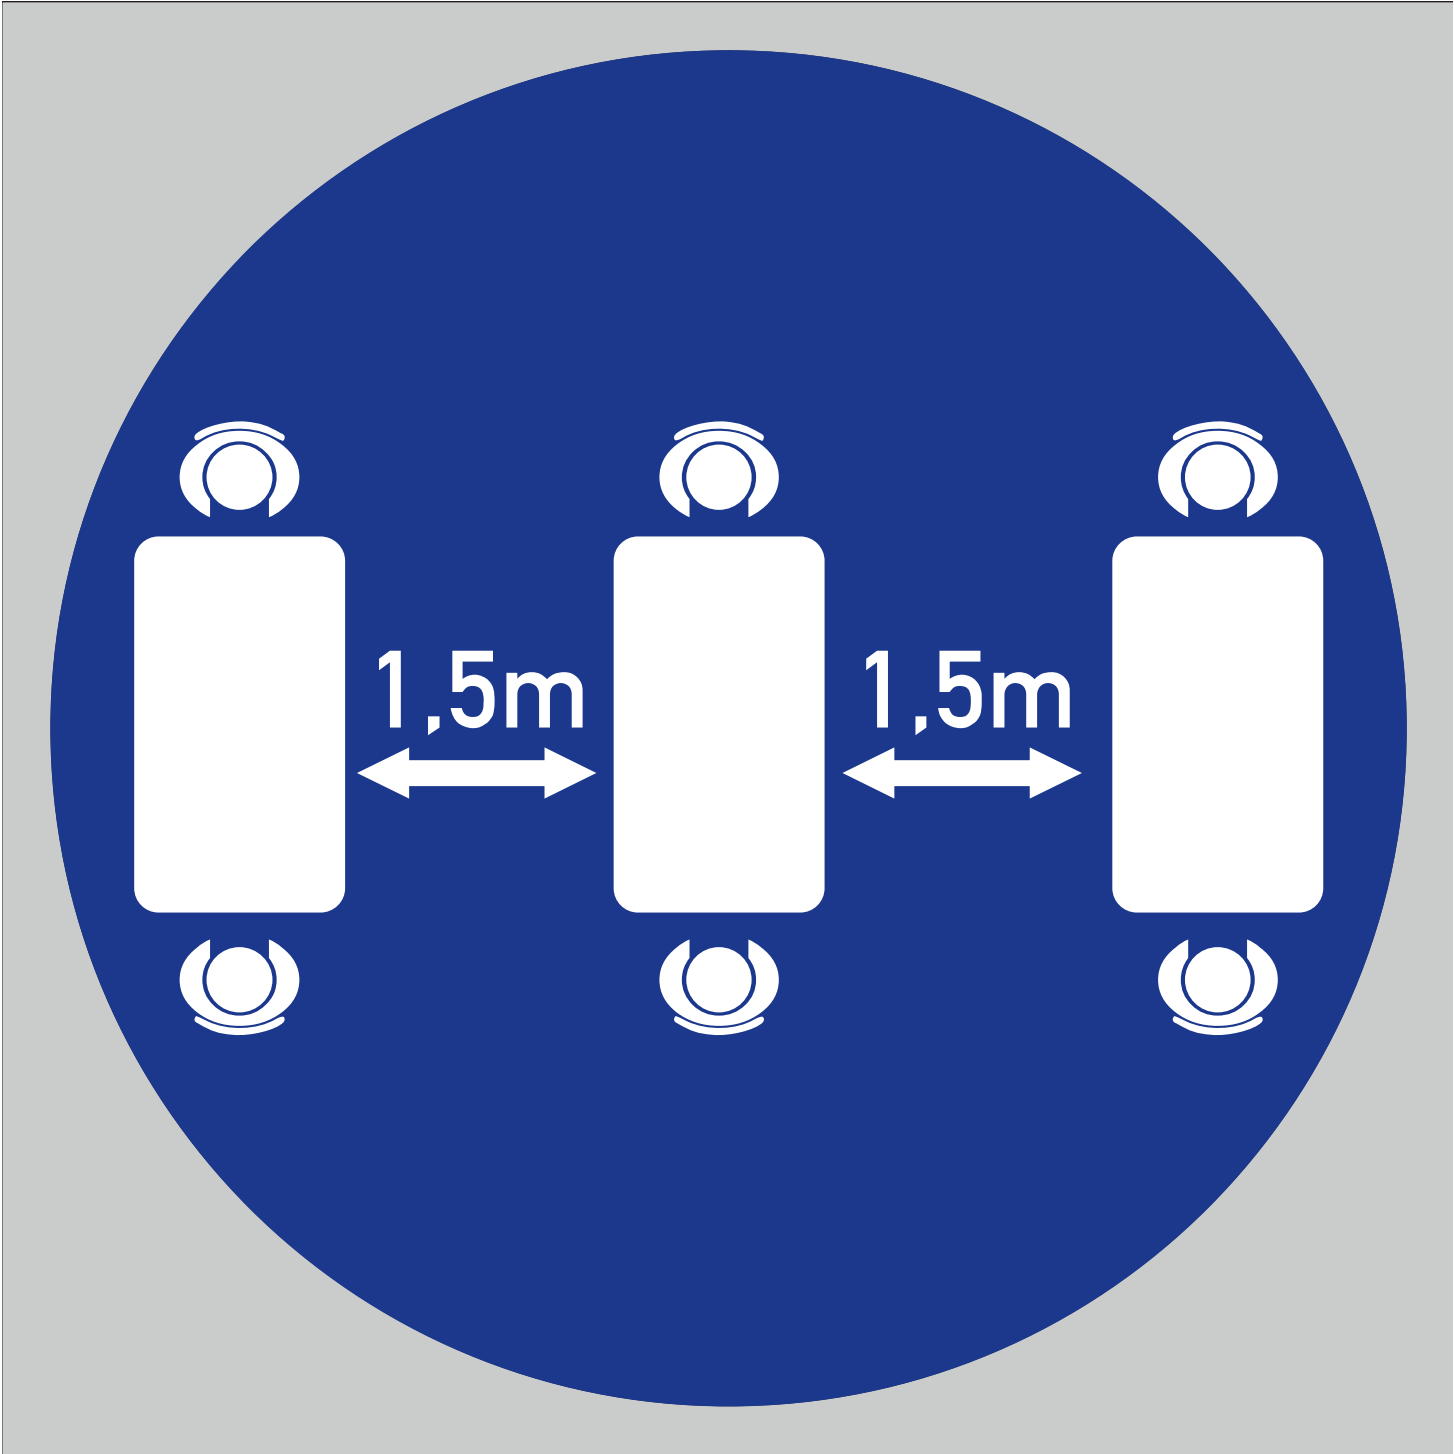

>20
sek.

clean

The logo consists of a large green circle centered on a light gray square background. Inside the green circle, the word "steril" is written in a white, lowercase, sans-serif font. Above and below the text are two rows of white stars. The top row features three stars: a medium star on the left, a larger star in the center, and a medium star on the right. The bottom row features three stars: a medium star on the left, a larger star in the center, and a medium star on the right.

steril