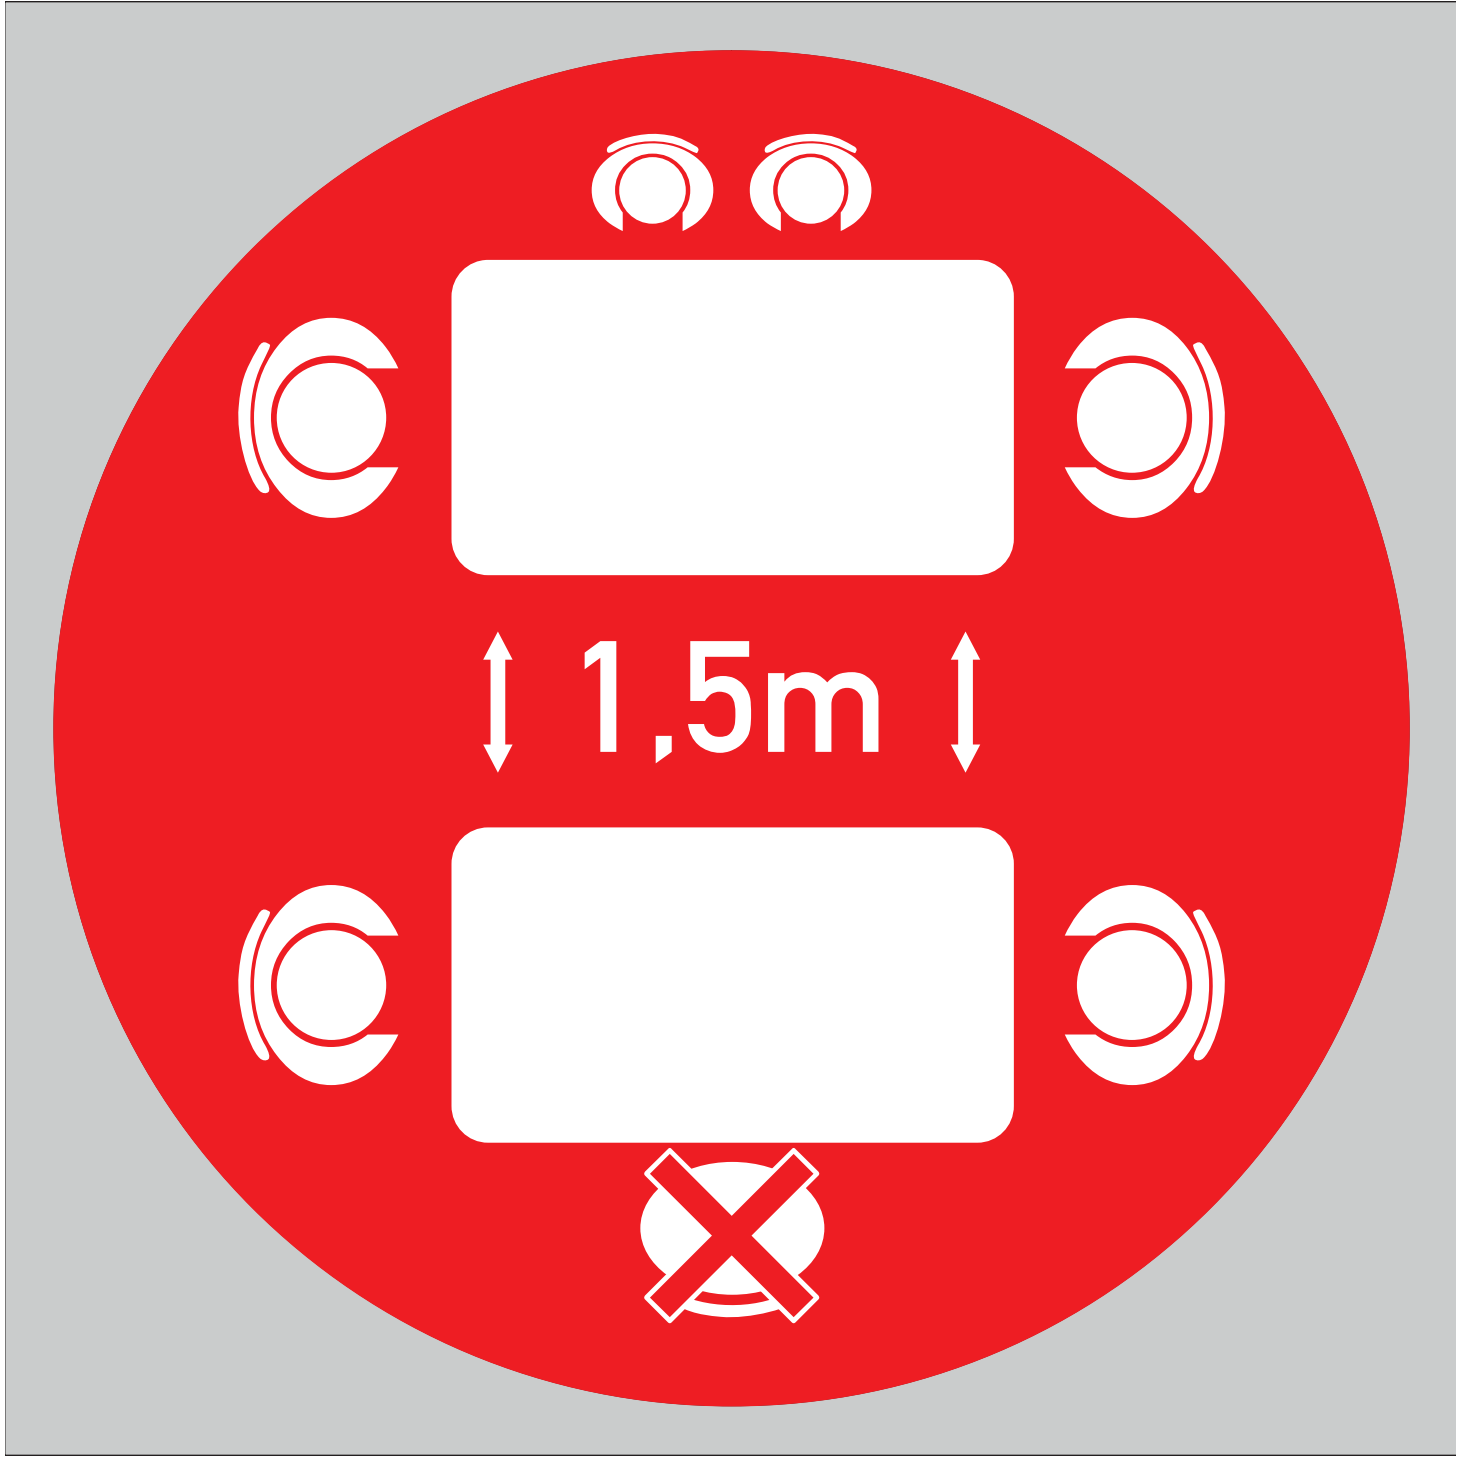

>20
sek.

clean

The logo consists of a large green circle centered on a light gray square background. Inside the green circle, the word "steril" is written in a white, lowercase, sans-serif font. Above and below the text are two rows of white stars. The top row features three stars: a medium star on the left, a larger star in the center, and a medium star on the right. The bottom row features three stars: a medium star on the left, a larger star in the center, and a medium star on the right.

steril