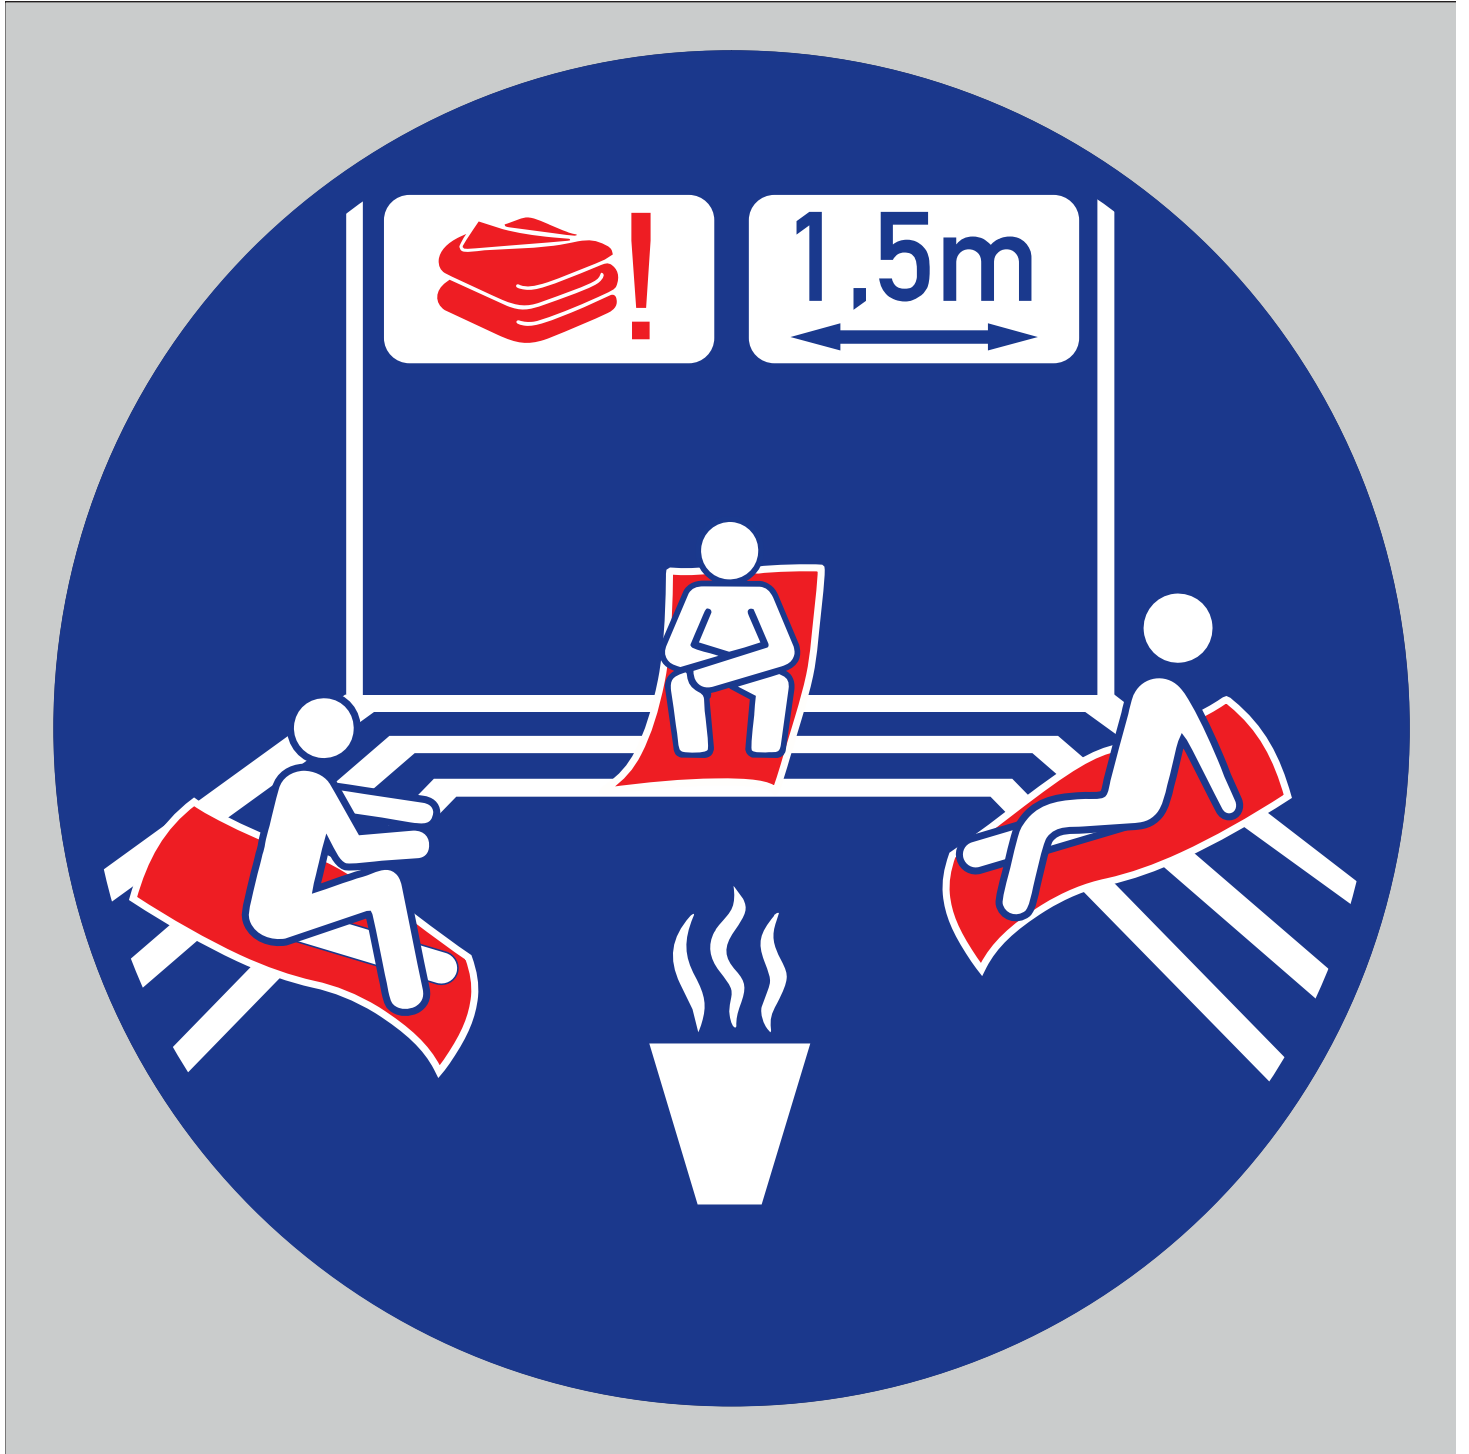

>20
sek.

clean

The logo consists of a large green circle centered on a light gray square background. Inside the green circle, the word "steril" is written in a white, lowercase, sans-serif font. Above and below the text are two rows of white stars. The top row features three stars: a medium star on the left, a larger star in the center, and a medium star on the right. The bottom row features three stars: a medium star on the left, a larger star in the center, and a medium star on the right.