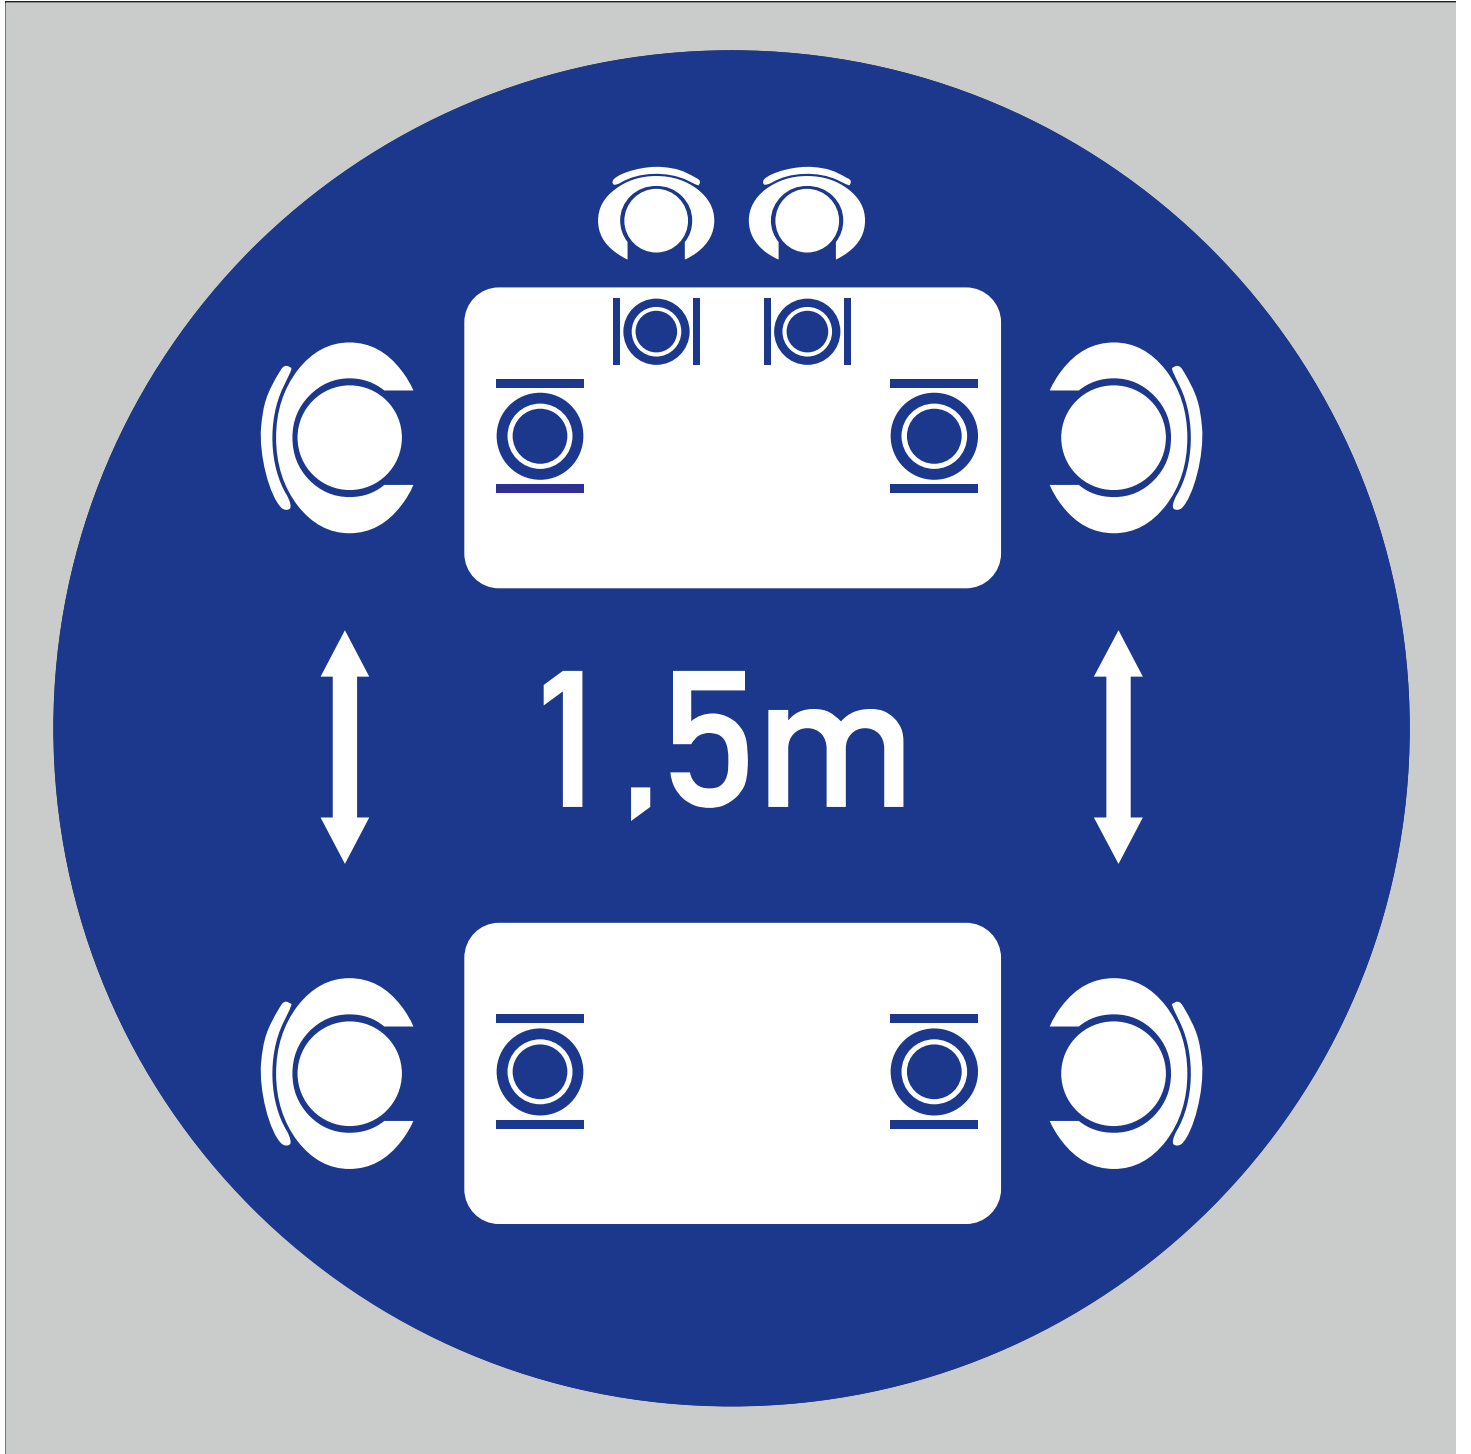

>20
sek.

clean

The logo consists of a large green circle centered on a light gray square background. Inside the green circle, the word "steril" is written in a white, lowercase, sans-serif font. Above and below the text are two rows of white stars. The top row features three stars: a medium star on the left, a larger star in the center, and a medium star on the right. The bottom row features three stars: a medium star on the left, a larger star in the center, and a medium star on the right.

steril